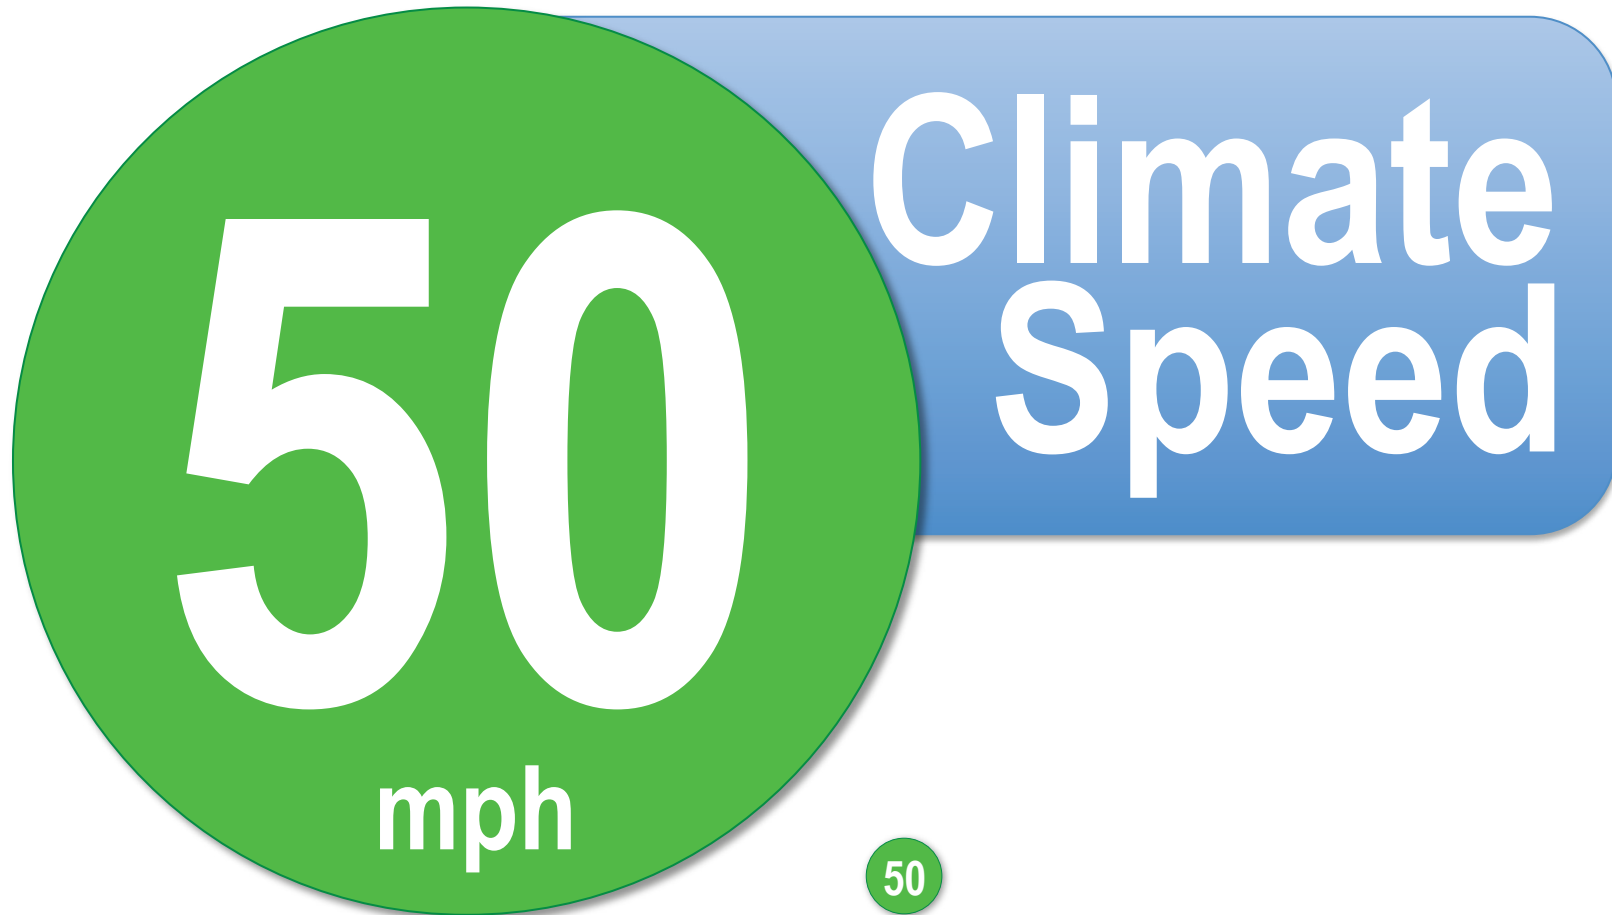

stickers for the inside of your rear window and for your speedometer

kilometers per hour

stickers for the inside of your rear window and for your speedometer

miles per hour

stickers for the inside of your rear window and for your speedometer

kilometers per hour

stickers for the inside of your rear window and for your speedometer

kilometers per hour

Climate
Speed

80

km/h

Climate
Speed

80

km/h

Climate
Speed

80

km/h