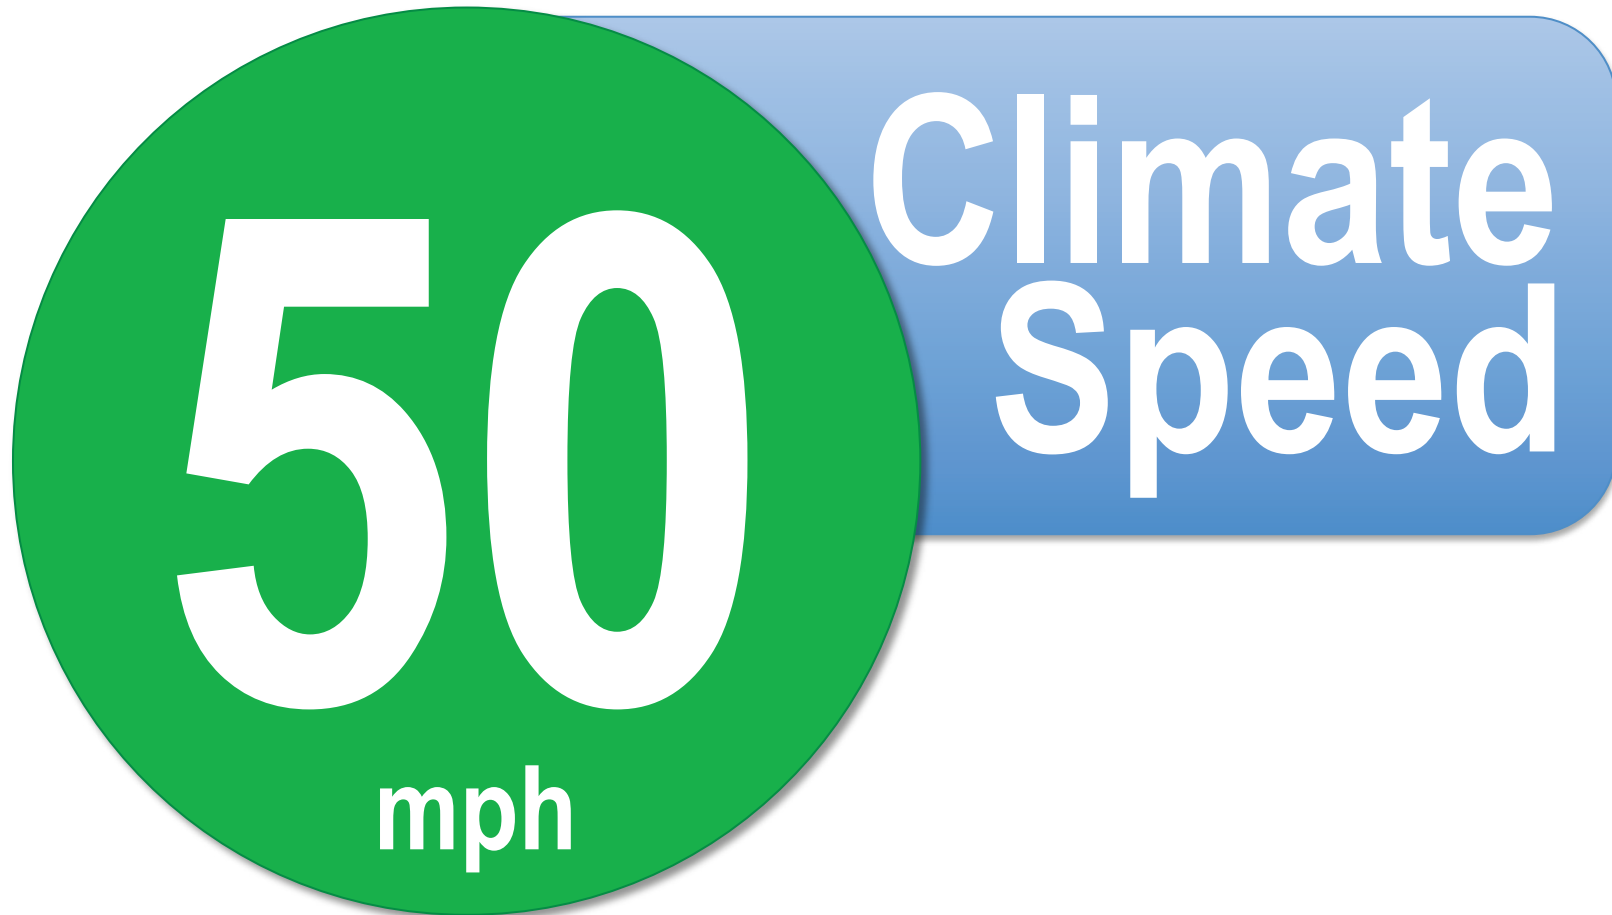

stickers for the inside of your rear window and for your speedometer

kilometers per hour

stickers for the inside of your rear window and for your speedometer

miles per hour

stickers for the inside of your rear window and for your speedometer

kilometers per hour

stickers for the inside of your rear window and for your speedometer

kilometers per hour

Climate
Speed

80

km/h

Climate
Speed

80