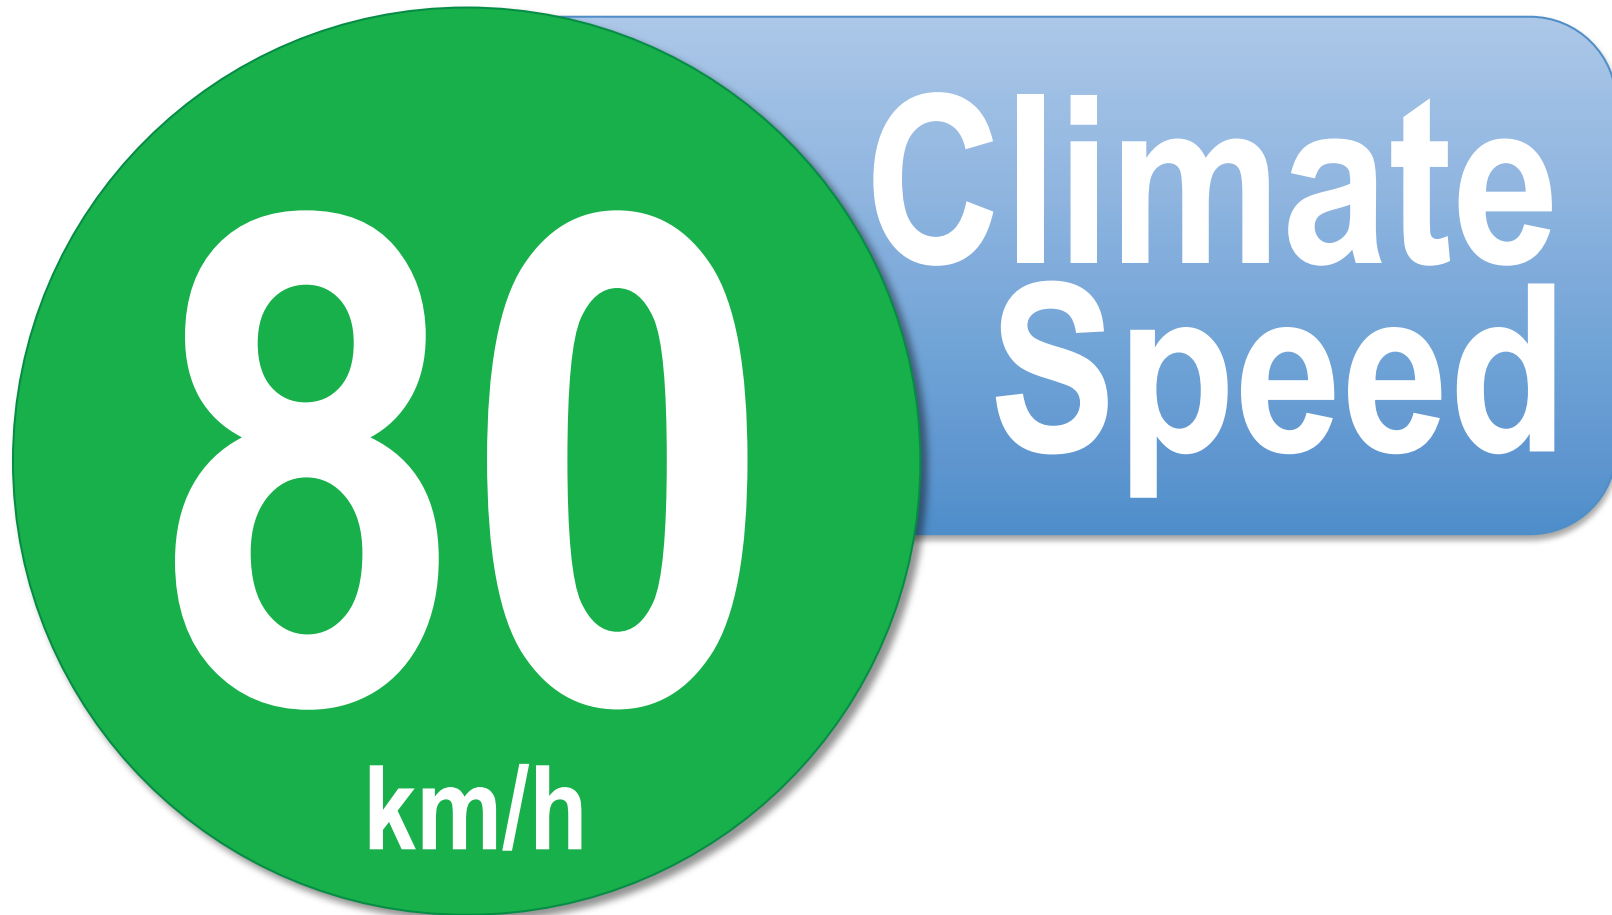

stickers for the inside of your rear window and for your speedometer

kilometers per hour

stickers for the inside of your rear window and for your speedometer

miles per hour

stickers for the inside of your rear window and for your speedometer

kilometers per hour

stickers for the inside of your rear window and for your speedometer

kilometers per hour

Climate
Speed

80

km/h

Climate
Speed

80