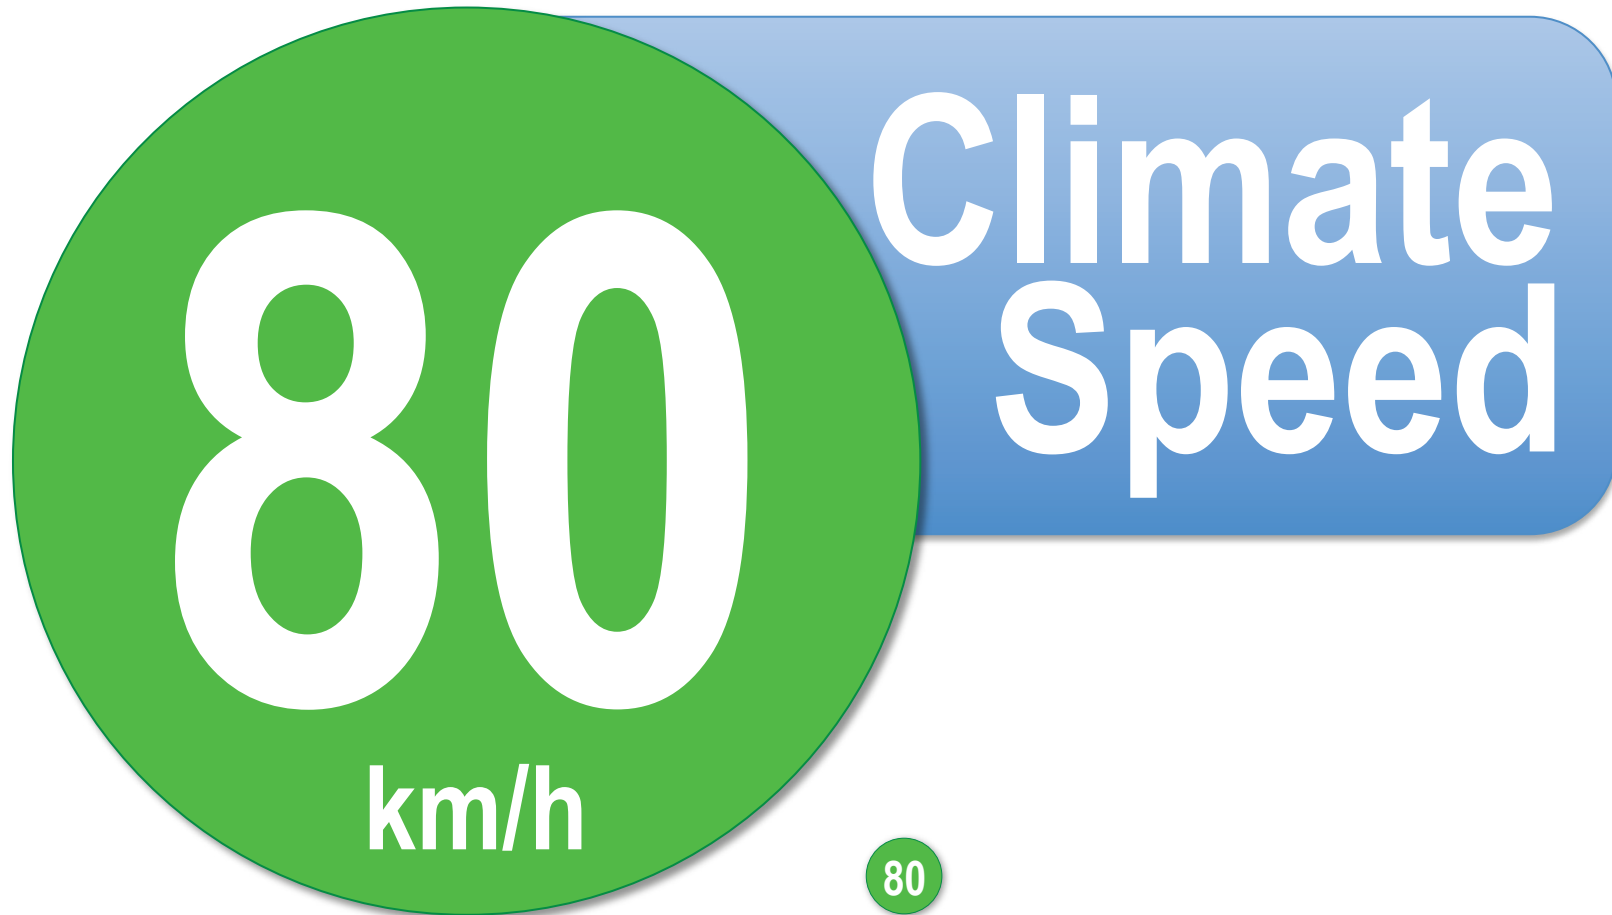

stickers for the inside of your rear window and for your speedometer

kilometers per hour

stickers for the inside of your rear window and for your speedometer

miles per hour

stickers for the inside of your rear window and for your speedometer

kilometers per hour

stickers for the inside of your rear window and for your speedometer

kilometers per hour

Climate
Speed

80

km/h

Climate
Speed

80