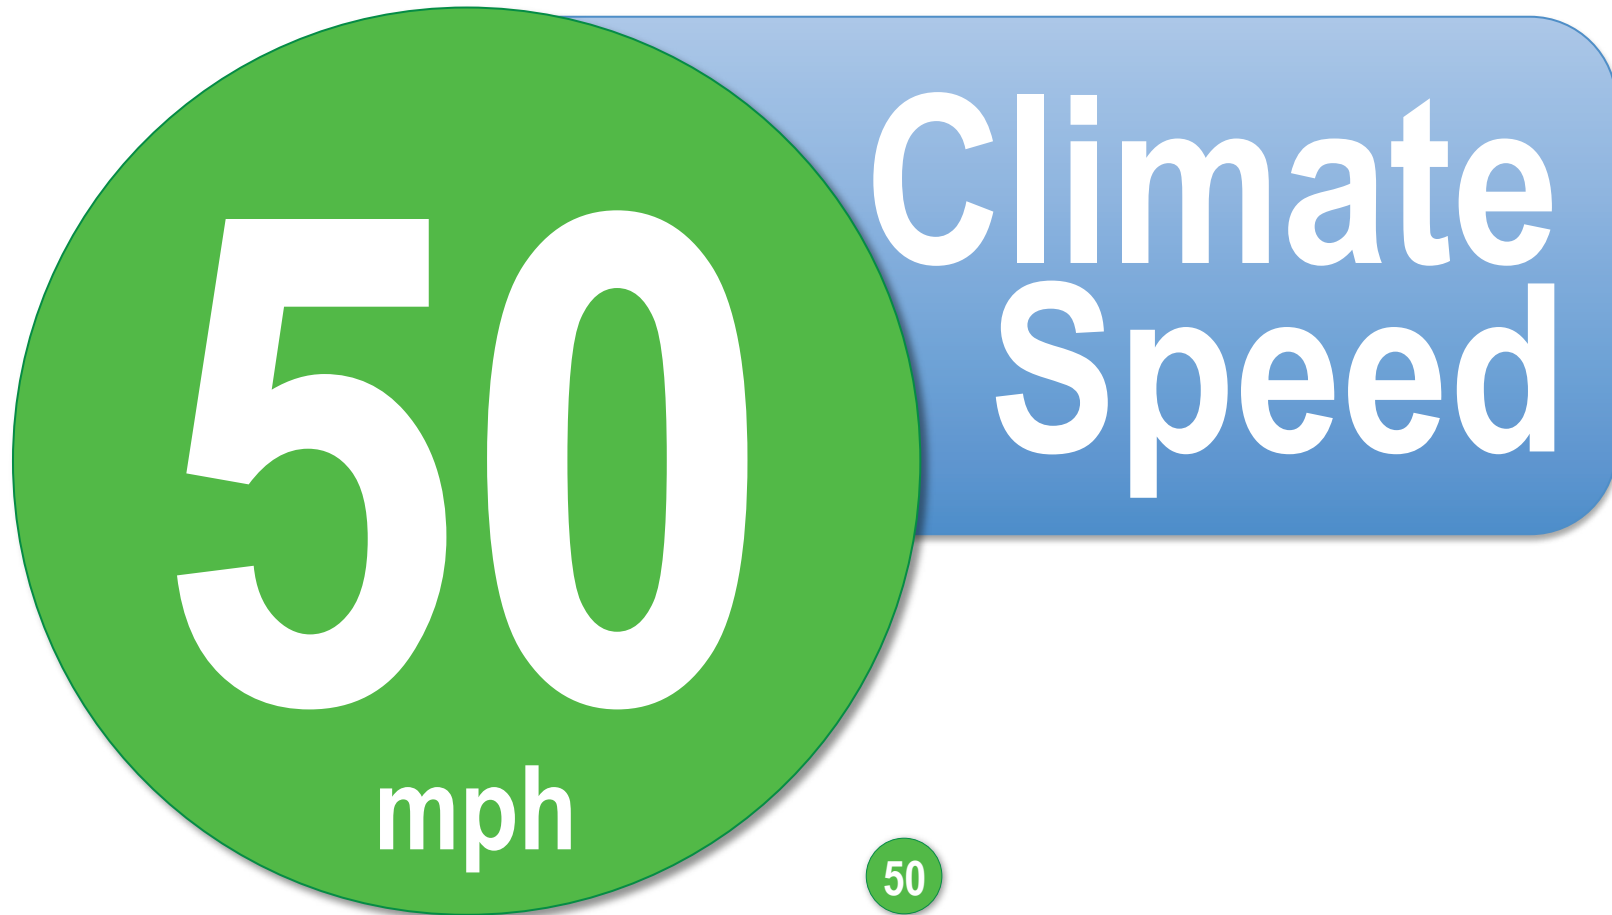

stickers for the inside of your rear window and for your speedometer

miles per hour